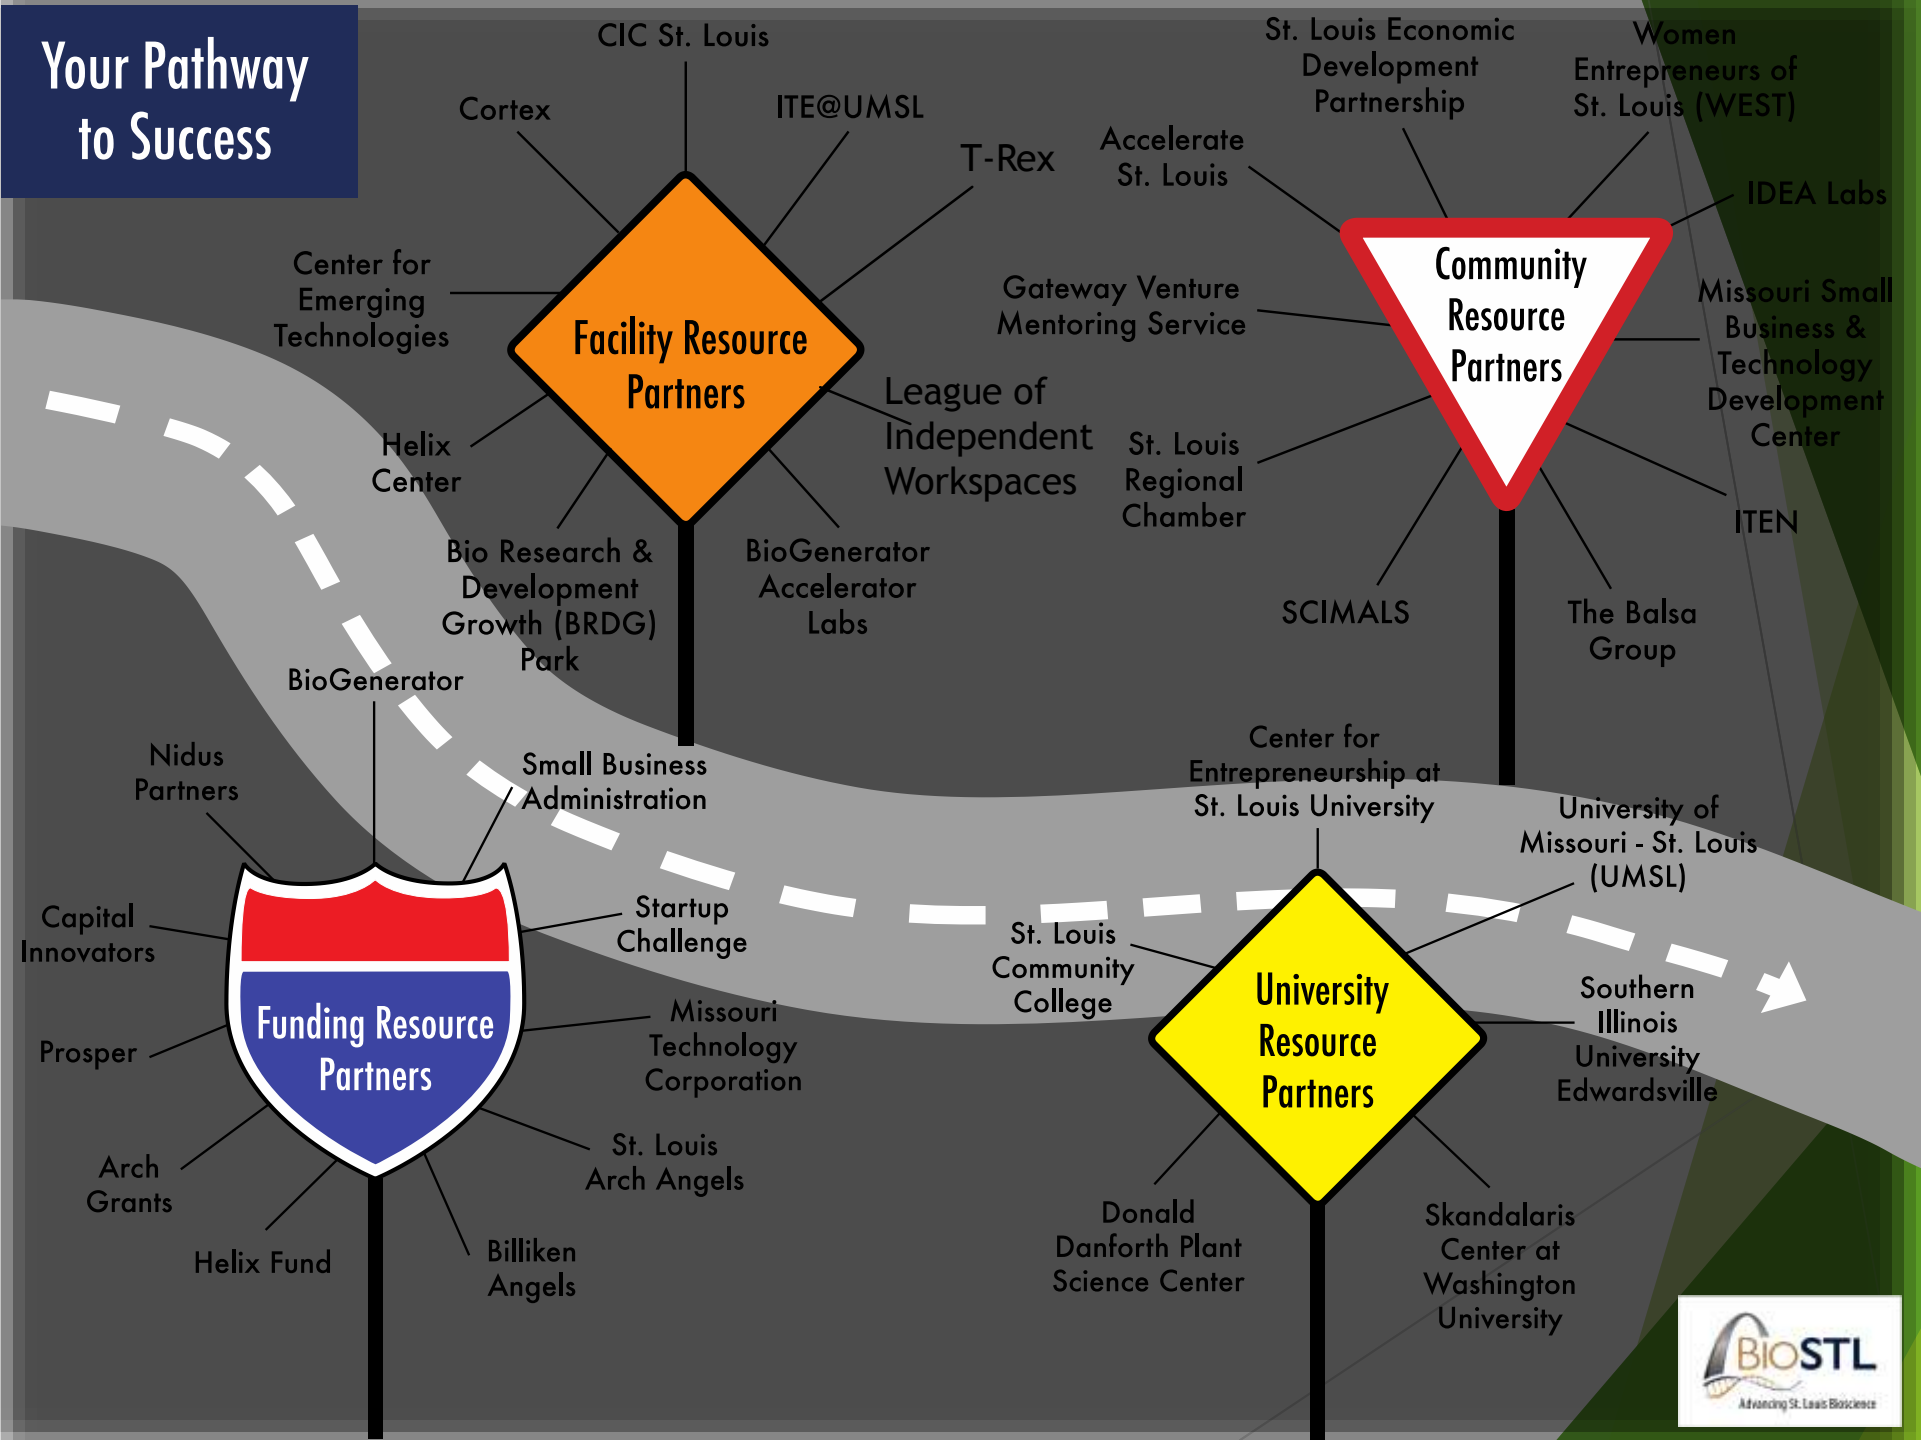

Your Pathway to Success